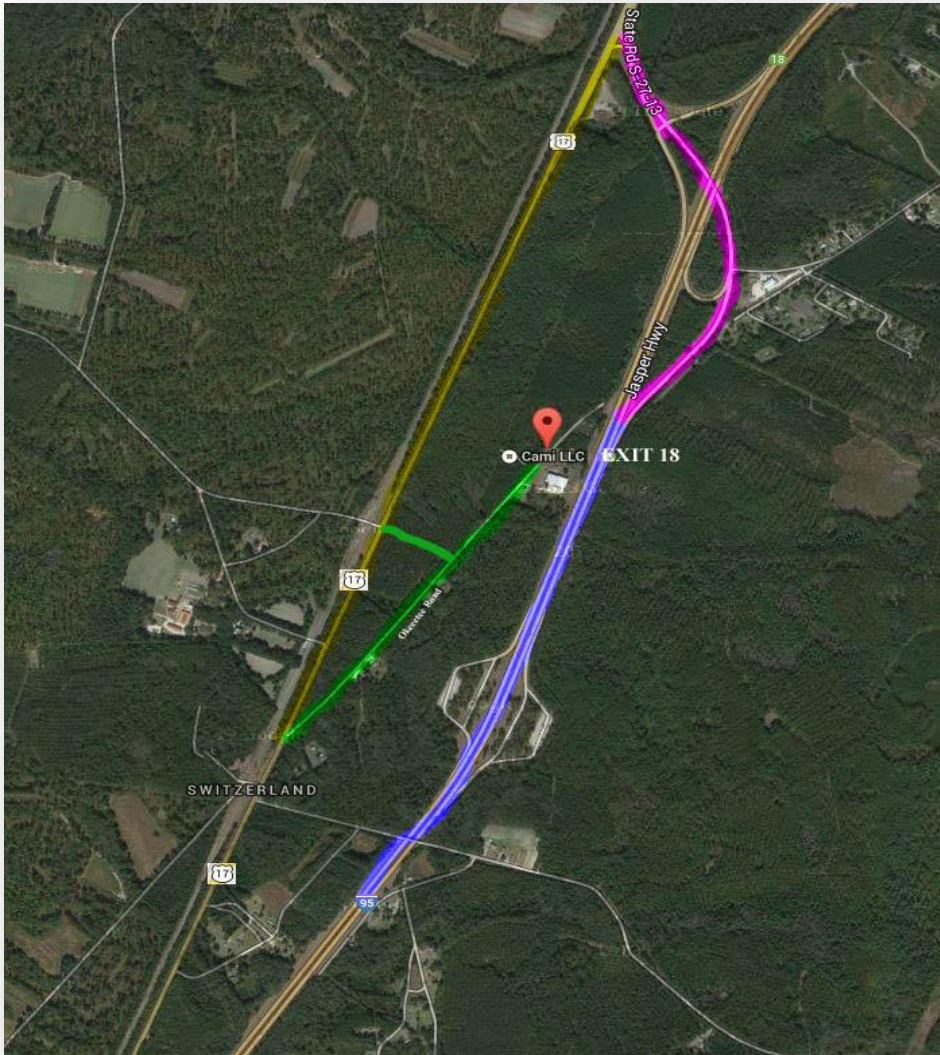

### **From I-95 South:**

Take Exit 18 off I-95

Turn LEFT at Stop sign onto Hwy 17 south towards Switzerland

Drive approximately 1 mile

Look for the canopy of Live Oaks covering the road

Midway through the tree canopy, make a LEFT onto a small dirt road marked with a small 'Cool Amphibious' sign

### **From I-95 North:**

Take Exit 18 off I-95

Cross over bridge (I-95) to Stop sign

Turn LEFT at Stop sign onto Hwy 17 south towards Switzerland

Drive approximately 1 mile

Look for the canopy of Live Oaks covering the road

Midway through the tree canopy, make a LEFT onto a small dirt road marked with a small 'Cool Amphibious' sign

Make a LEFT at the pavement (Okeetee Road)

CAMI building is at the end of the road on the RIGHT

**From Hwy 17 North:**

Head down Hwy 17 towards Ridgeland

Before reaching canopy of trees, look for State road S-27-143 (Okeetee Rd) bearing off to the RIGHT

CAMI is located on the RIGHT at the end of the road